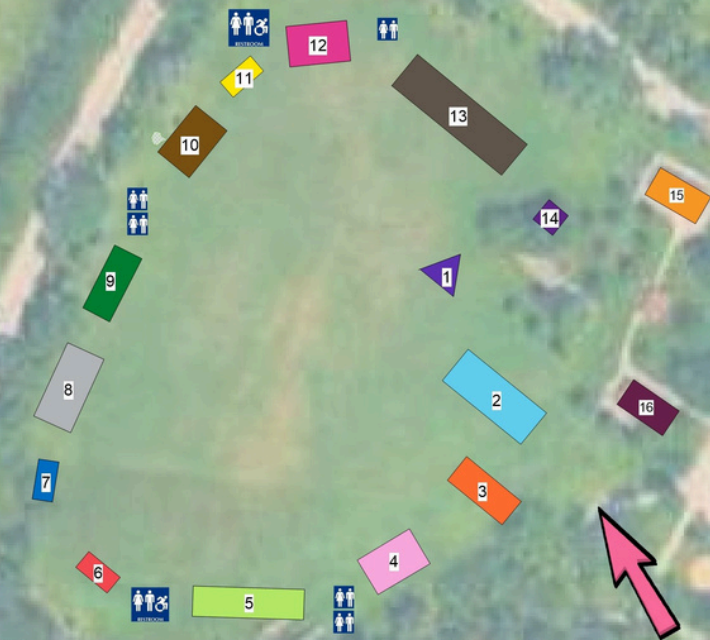

ARTS IN THE PARK
LES ARTS EN PLEIN AIR 2026

#1 STORY TELLING	#9 PRE-SCHOOL TENT
#2 PERFORMANCE TENT	#10 PERFORMANCE TENT
#3 HANDS ON ART EXPERIENCE (HAE)	#11 ART GOONS
#4 PERFORMANCE TENT	#12 PERFORMANCE TENT
#5 VISUAL ART DISPLAY & FILM FESTIVAL	#13 PERFORMANCE TENT
#6 WORKSHOP TENT	#14 CHANNEL 7 OAKS
#7 BAND STORAGE AND WORKSHOP TENT	#15 FIRST AID
#8 PERFORMANCE TENT	#16 VOLUNTEER CENTRAL

SEVEN OAKS
SCHOOL DIVISION
community begins here